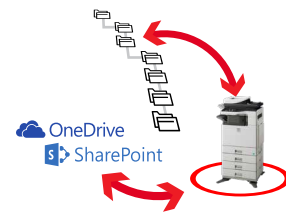

Enhanced
Flexibility

Flexibility is key when it comes to complex features. We are proud to inform you that our client has a superior feature, whereby Sharepoint can be browsed on multiple level folders as opposed to merely the first level. It's simple, fast and easy.